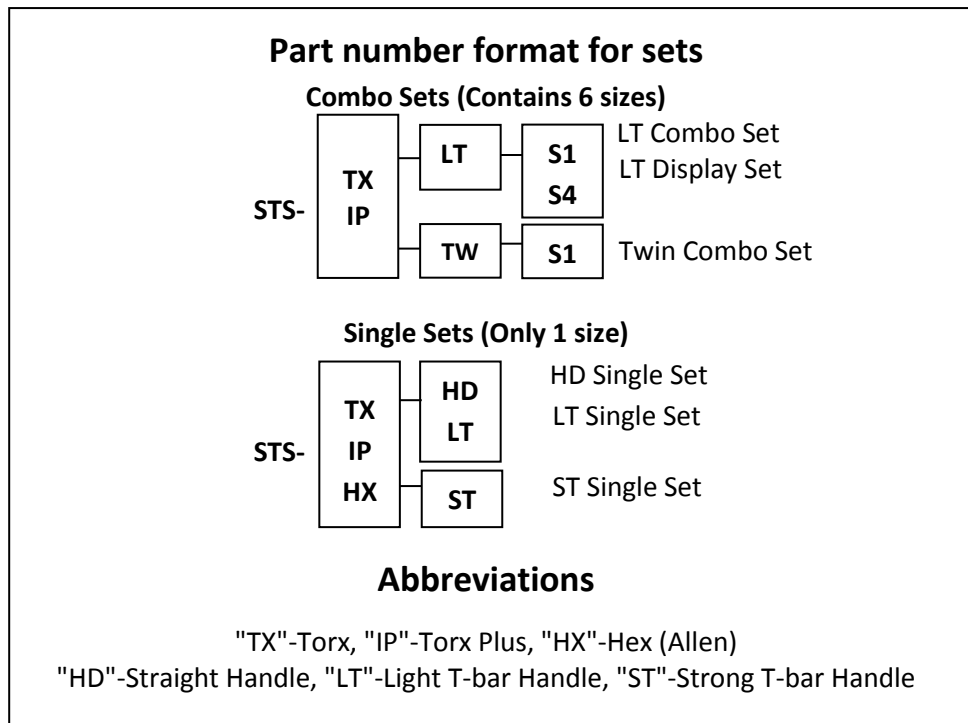

VIEW OUR AWESOME DEMO VIDEO AND STOCK CHECK AT WWW.SLOKYUSA.COM